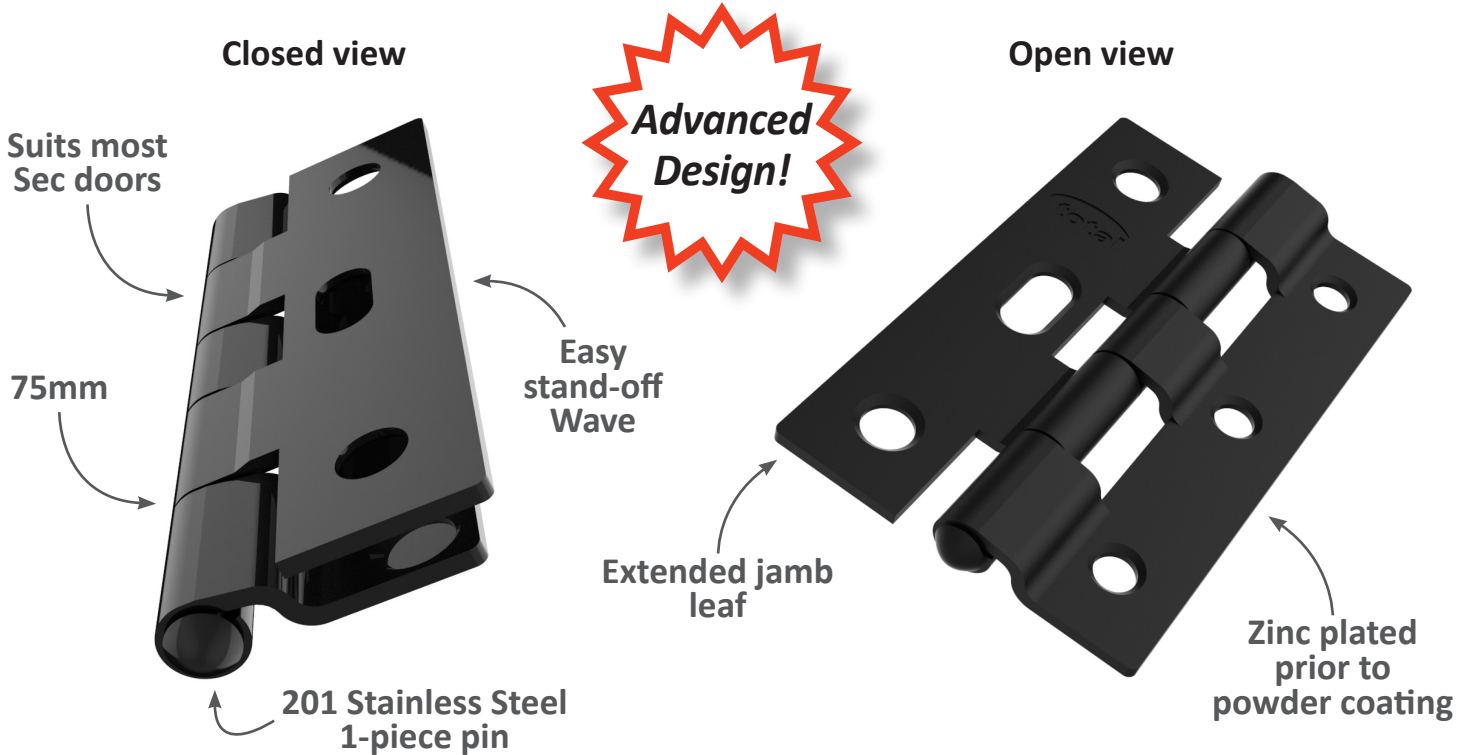

Security Door Hinge

November 2024 - Trade Only

Australia's Window & Door Hardware Store

1-1120

Security Door Hinge • Wave

75mm. Zinc plated prior to powder coating.
Hardened stainless steel pin.

~~From \$1.30~~

Part	Description	200+	Your Colour + Qty
1-1120	75mm. Zinc plated prior to powder coating. Hardened stainless steel pin.	\$0.99	
Normal delivery fee applies. Please add GST.		P/O #	

Name _____ Address _____
 Position _____ State _____ Postcode _____
 Company _____ Tel _____ Email _____