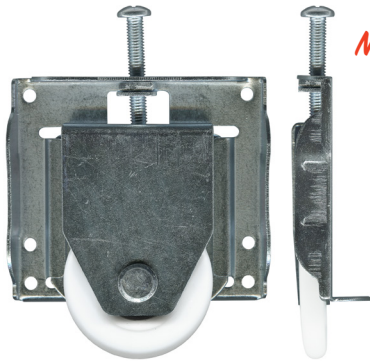

Corrosion Resistance ●●●● Strength Rating ●●●●

Was ~~\$20.40~~ / unit  
**Now \$16.95** +GST  
 Save \$3.45 per unit!

**1-4832**  
 Spline roller • Suit flyscreen spline

Trade quality. 'Pro-Multi' multi-function. Alloy handle. Polycarbonate rollers with bearings. Includes 3mm concave, 4mm concave and 4mm convex bearing rollers, rotatable axle pin and 3 x axle pin caps (2 x spares).

Was ~~\$12.13~~ / unit / box of 100  
**Now \$8.95** +GST  
 Save \$318 per box!

**1-8156**  
 Cylinder & key • Suit security screen door

Precision 5-pin with quadrant drive lug, 3 x C4 keys and cylinder screw. Chrome-plated zinc body. Suits restricted barrel.

Was ~~\$2.22~~ / unit / box of 100  
**Now \$1.56** +GST  
 Save \$66 per box!

**3-2711**  
 Carriage adjustable & roller • Suit wardrobe door

Convex acetal roller with bearing. 25kg.

Was ~~\$13.60~~ / unit  
**Now \$4.99** +GST  
 Save \$8.61 per unit!

**1-8085BLK**  
 Screen door latch • Suit hinged screen door

Type 'A'. Black.

Part	Description	Unit	100+	200+	Your Qty
1-3033	Mr Ratchet standard security door roller. 30kg.	-	-	\$1.57	
1-3034	Mr Ratchet premium security door roller. 40kg.	-	-	\$1.78	
1-4832	Spline roller. Trade quality. 'Pro-multi'. Alloy handle.	\$16.95	-	-	
1-8156	Precision 5-pin cylinder with 3 x C4 keys. C/P zinc body.	-	\$8.95	-	
3-2711	Wardrobe door roller adjustable. Convex roller.	-	\$1.56	-	
4-8085BLK	Screen door latch. Type 'A'. Black.	\$4.99	-	-	
				P/O #	