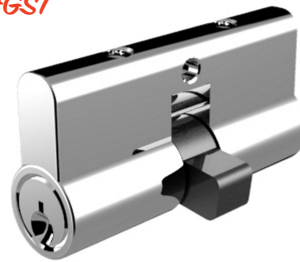

Corrosion Resistance ●●● Strength Rating ●●●●

Was ~~\$2.36~~ / unit / box of 200  
**Now \$1.78** +GST  
 Save \$116 per box!

**1-3034**  
 Premium security door roller • 40kg

Glass filled nylon roller with RS heavy duty corrosion resistant bearing.

Corrosion Resistance ●●●● Strength Rating ●●●●

Was ~~\$20.40~~ / unit  
**Now \$16.95** +GST  
 Save \$3.45 per unit!

**1-4832**  
 Spline roller • Suit flyscreen spline

Trade quality. 'Pro-Multi' multi-function. Alloy handle. Polycarbonate rollers with bearings. Includes 3mm concave, 4mm concave and 4mm convex bearing rollers, rotatable axle pin and 3 x axle pin caps (2 x spares).

Was ~~\$12.13~~ / unit / box of 100  
**Now \$8.95** +GST  
 Save \$318 per box!

**1-8156**  
 Cylinder & key • Suit security screen door

Precision 5-pin with quadrant drive lug, 3 x C4 keys and cylinder screw. Chrome-plated zinc body. Suits restricted barrel.

**1-8085BLK**  
 Screen door latch • Suit hinged screen door

Type 'A'. Black.

Part	Description	Unit	100+	200+	Your Qty
1-3033	Mr Ratchet standard security door roller. 30kg.	-	-	\$1.57	
1-3034	Mr Ratchet premium security door roller. 40kg.	-	-	\$1.78	
1-4832	Spline roller. Trade quality. 'Pro-multi'. Alloy handle.	\$16.95	-	-	
1-8156	Precision 5-pin cylinder with 3 x C4 keys. C/P zinc body.	-	\$8.95	-	
3-2711	Wardrobe door roller adjustable. Convex roller.	-	\$1.56	-	
4-8085BLK	Screen door latch. Type 'A'. Black.	\$4.99	-	-	
				P/O #	