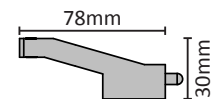

Part	Description	Unit	50+	100+	Your Qty
4-8530BLK	Sliding door lock. Banksia. Non keyed. Black.	$31.14	$29.57	$28.09	
4-8630BLK	Sliding door lock. Banksia. Keyed outside only. Black.	$43.74	$39.36	$37.39	
			P/O #		

Normal delivery fee applies. Please add GST.

Name _____ Address _____
Position _____ State _____ Postcode _____
Company _____ Tel _____ Email _____

NSW & ACT (03) 9786 0333
salesnsw@total-hardware.com.au

www.total-hardware.com.au

VIC & TAS (03) 9786 0333
salesvic@total-hardware.com.au

WA (08) 9317 3860
saleswa@total-hardware.com.au

QLD (07) 3255 5034
salesqld@total-hardware.com.au

SA & NT (03) 9786 0333
salessa@total-hardware.com.au