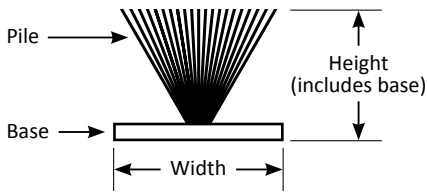

WEATHER STRIPS

* UV treated siliconized yarn * Standard density

8-4840BLK

Weather strip • Suit sliding doors & windows
4.8mm W x 4.0mm H x 500m roll. Black.

8-4842BLK

4.8mm W x 4.25mm H x 550m roll.

8-4845BLK

4.8mm W x 4.5mm H x 550m roll.

8-4850BLK

4.8mm W x 5.0mm H x 500m roll.

8-4855BLK

4.8mm W x 5.5mm H x 450m roll.

8-4865BLK

4.8mm W x 6.5mm H x 350m roll.

8-4875BLK

4.8mm W x 7.5mm H x 350m roll.

8-4880BLK

4.8mm W x 8.0mm H x 350m roll.

8-4885BLK

4.8mm W x 8.5mm H x 350m roll.

* UV treated siliconized yarn * High density

8-6750BLK

Weather strip • Suit sliding doors & windows
6.7mm W x 5.0mm H x 450m roll. Black.

8-6752BLK

6.7mm W x 5.25mm H x 450m roll.

8-6755BLK

6.7mm W x 5.5mm H x 450m roll.

8-6765BLK

6.7mm W x 6.5mm H x 350m roll.