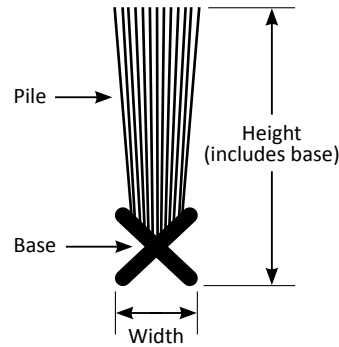

BUG STRIPS

8-4013BLK

Bug strip • Suit hinged & sliding screen doors
13mm H x 100m roll. Base size 2.8mm W x 2.6mm H. Black.

8-4016BLK

16mm H x 100m roll.

8-4028BLK

28mm H x 100m roll.

Suits bug strip holder and some shopfront stiles. Used as an air, dust or bug seal for hinged and sliding doors.

SHOWER SCREEN SEALS

8-7610

Seal • Suit shower screen
Single flap. PVC clear.
Suits 6mm glass. 2.1m.

8-7620

Seal • Suit shower screen
Double flap. PVC clear.
Suits 6mm glass. 2.0m.

8-7640

Seal • Suit shower screen
Bulb. PVC clear.
Suits 6mm glass. 2.1m.