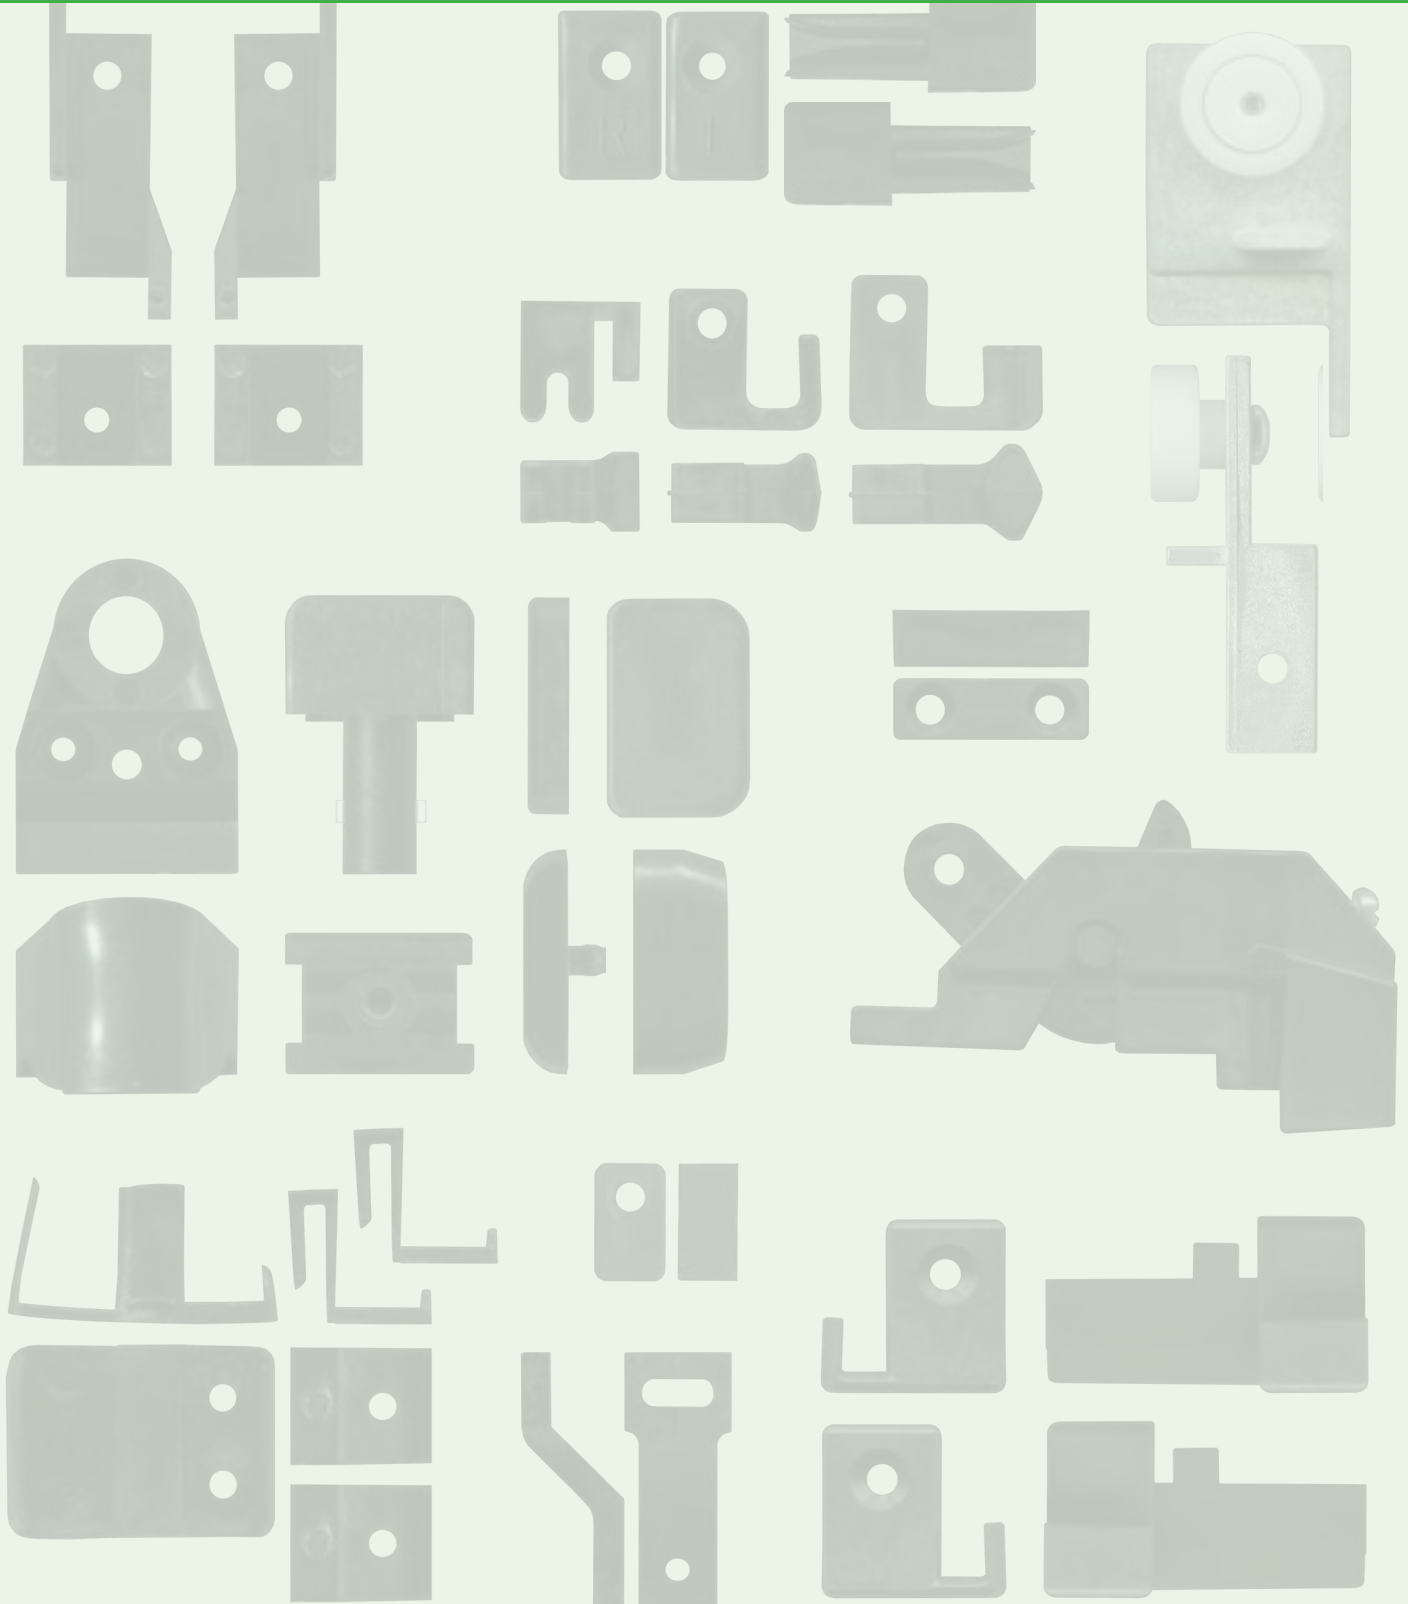

Shower Components – Sliding
Shower Components – Pivot & Hinged
Shower Components – Handles & Knobs
Shower Components – Seals