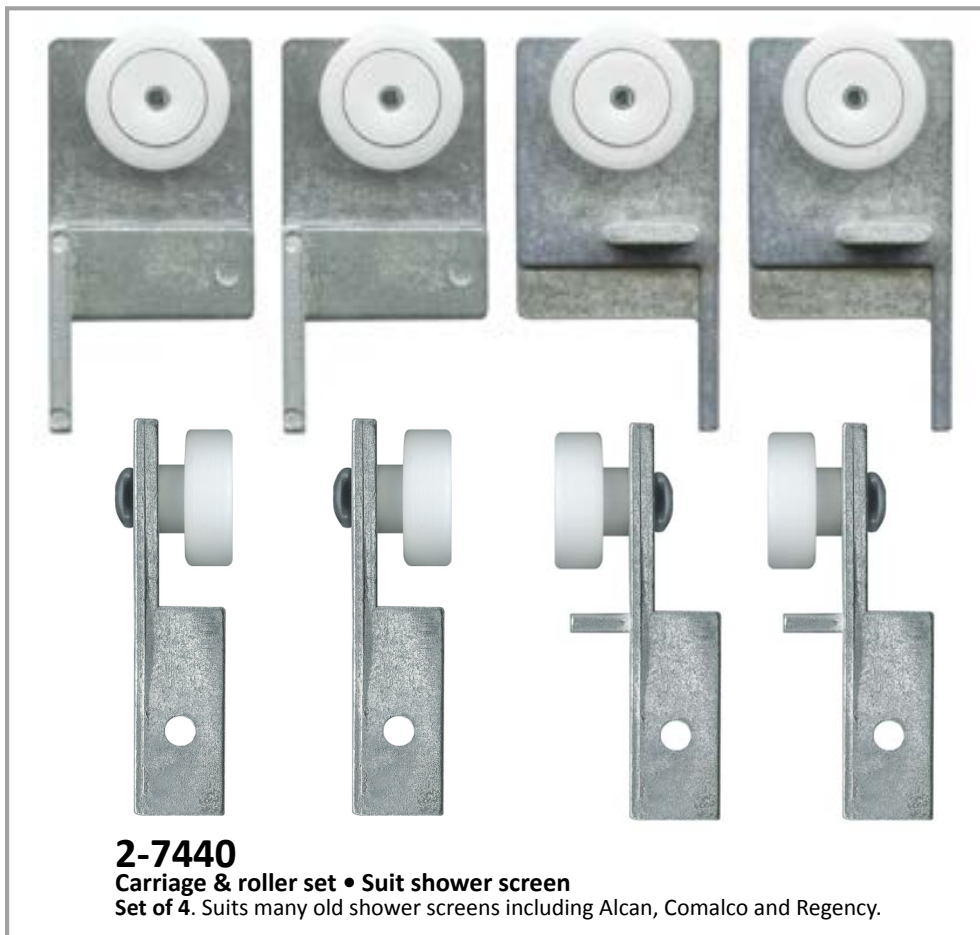

2-7300WHT
White.

2-7260BLK
Guides, blocks & brackets
Suit shower screen
Panel guide top hook. Black.

2-7270
Corner stake
Suit shower screen
Suits Trimview and others.

2-7272
Corner stake
Suit shower screen
Plastic. Includes screw.
Suits Dias.

2-7440
Carriage & roller set • Suit shower screen
Set of 4. Suits many old shower screens including Alcan, Comalco and Regency.

3-4281
Roller • Suit shower, flyscreen or wardrobe door
19.0mm. Hub: 3mm. Load: 8kg.
Threaded hub.
Acetal flat roller with bearing.
Suits shower screen or flyscreen door.
Can use 3-4300.

3-4286
Roller • Suit shower door
19mm. Hub: 3.1mm. Load: 8kg.
Threaded hub.
Acetal flat roller with bearing.
Suits Dias.

3-4340
Roller • Suit shower, flyscreen or wardrobe door
19mm. Hub: 4.4mm. Load: 8kg.
Threaded hub.
Acetal convex roller with bearing.