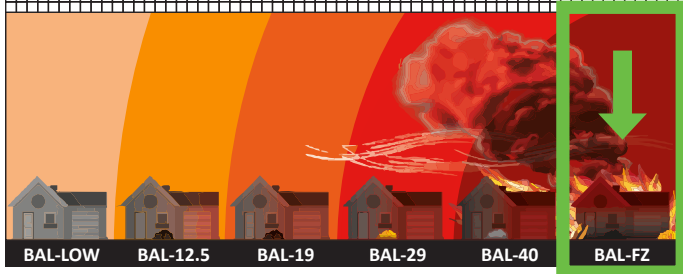

# SR - Stainless Roll Prices Reduced Trade Only

Australia's Window & Door Hardware Store

**Stainless Steel Mesh 316**  
Suitable for windows and doors. Black.

From  
**\$145.74**  
+GST

- Marine grade 316 st. steel
- High corrosion resistance
- Very strong
- Anti-tear
- High visibility
- Massive & permanent price reduction