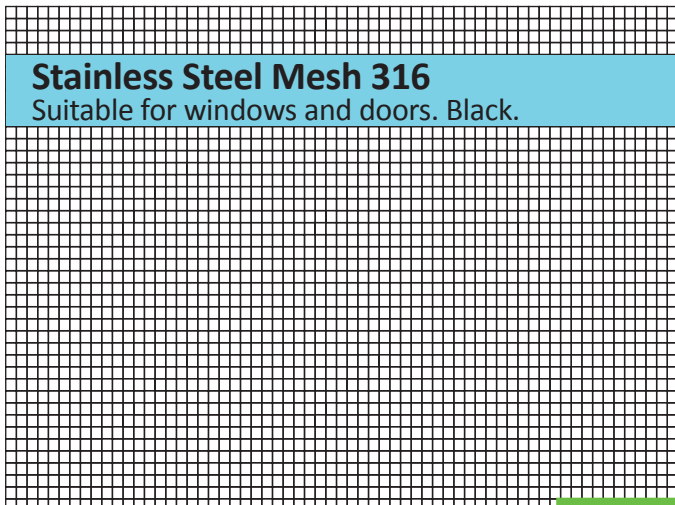

# SR - Stainless Roll Prices Reduced Trade Only

Australia's Window & Door Hardware Store

**Stainless Steel Mesh 316**  
Suitable for windows and doors. Black.

From  
**\$145.74**  
+GST

- Marine grade 316 st. steel
- High corrosion resistance
- Very strong
- Anti-tear
- High visibility
- Massive & permanent price reduction

\*Meets BAL-FZ if metal fixings are used

**STAINLESS**

Specification Type	Specification	Rating (Out of 5)
Material	316 SS	N/A
Coating	NGA	N/A
Strands/Inch (V x H)	18 x 16	N/A
Aperture (V mm x H mm)	1.2 x 1.4	N/A
Strand Dia (Gauge)	0.18	N/A
Airflow/Visibility (%)	77	★★★★☆
Tensile Strength (N/mm <sup>2</sup> )	750	★★★★☆
Corrosion Resistance	Very Good	★★★★☆
Warranty (Years)	5	★★★★☆
Spline-ability	Medium	★★★☆☆

70mm Standard Door Frame - 5.7mm - SPF57457  
11mm Flyscreen Frame - 5.7mm - SPF57457  
9mm Flyscreen Frame - 5.0mm - SPF50550

NOTE: Spline sizes may vary according to the frame manufacturer.

Part	Description	Unit	5+	10+	Your QTY
SR091030	Stainless steel mesh. 910mm x 30m roll. Black.	\$166.75	\$153.41	\$145.74	
SR122030	Stainless steel mesh. 1220mm x 30m roll. Black.	\$222.34	\$204.56	\$194.32	