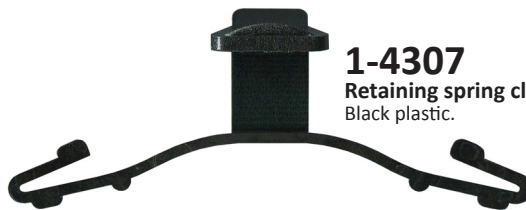

**4-6114**  
Catch • Suit sash window  
Lock sash. Suits double hung window. Suits Boral 9000 series.

**3-1208**  
Carriage adjustable & roller  
Suit patio door  
Suits Southern Star. 25kg. Acetal roller with bearing.

**3-5320**  
Carriage adjustable & roller  
Suit window  
Adjustable vertically. 9kg. Acetal flat roller with bearing.

**3-5146**  
Carriage adjustable & roller  
Suit window  
Acetal convex roller with bearing. 18kg. Adjustable vertically. Suits old Alumalite.

**3-5141**  
Carriage adjustable & roller  
Suit window  
Acetal concave roller and brass axle pin. 12kg. Adjustable vertically. Suits old Bradnams.

**3-1349**  
Carriage adjustable & roller  
Suit patio door  
Metal carriage. 25kg. Acetal roller with bearing. Suits old Stegbar. Original had a stainless steel carriage.