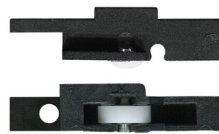

Australia's Window & Door Hardware Store

**3-5143**  
Carriage adjustable & roller  
Suit window  
Acetal concave V roller and brass axle pin. 12kg. Adjustable vertically. Suits old Wunderlich.

**4-6011**  
Catch & spring  
Suit sliding window  
100mm. Suits CTL.

**3-1204**  
Carriage adjustable & roller  
Suit patio door  
Rear carriage and roller. 25kg. Cast zinc carriage with rubber stopper. Acetal roller with bearing. Suits Rylock, Alulite and GTI. Use 3-1205 for the front of the door.

**3-1205**  
Carriage adjustable & roller  
Suit patio door  
Front carriage and roller. 25kg. Cast zinc carriage and acetal roller with bearing. Suits Rylock, Alulite and GTI. Use 3-1204 for the back of the door.

**4-6020**  
Catch & spring  
Suit sliding window  
Suits Dowell Ventura.

**3-5062**  
Carriage adjustable & roller  
Suit window  
Two adjustment heights. Left and right. Acetal flat roller and brass axle pin. Suits old Stegbar. Old model was white in colour and shorter.