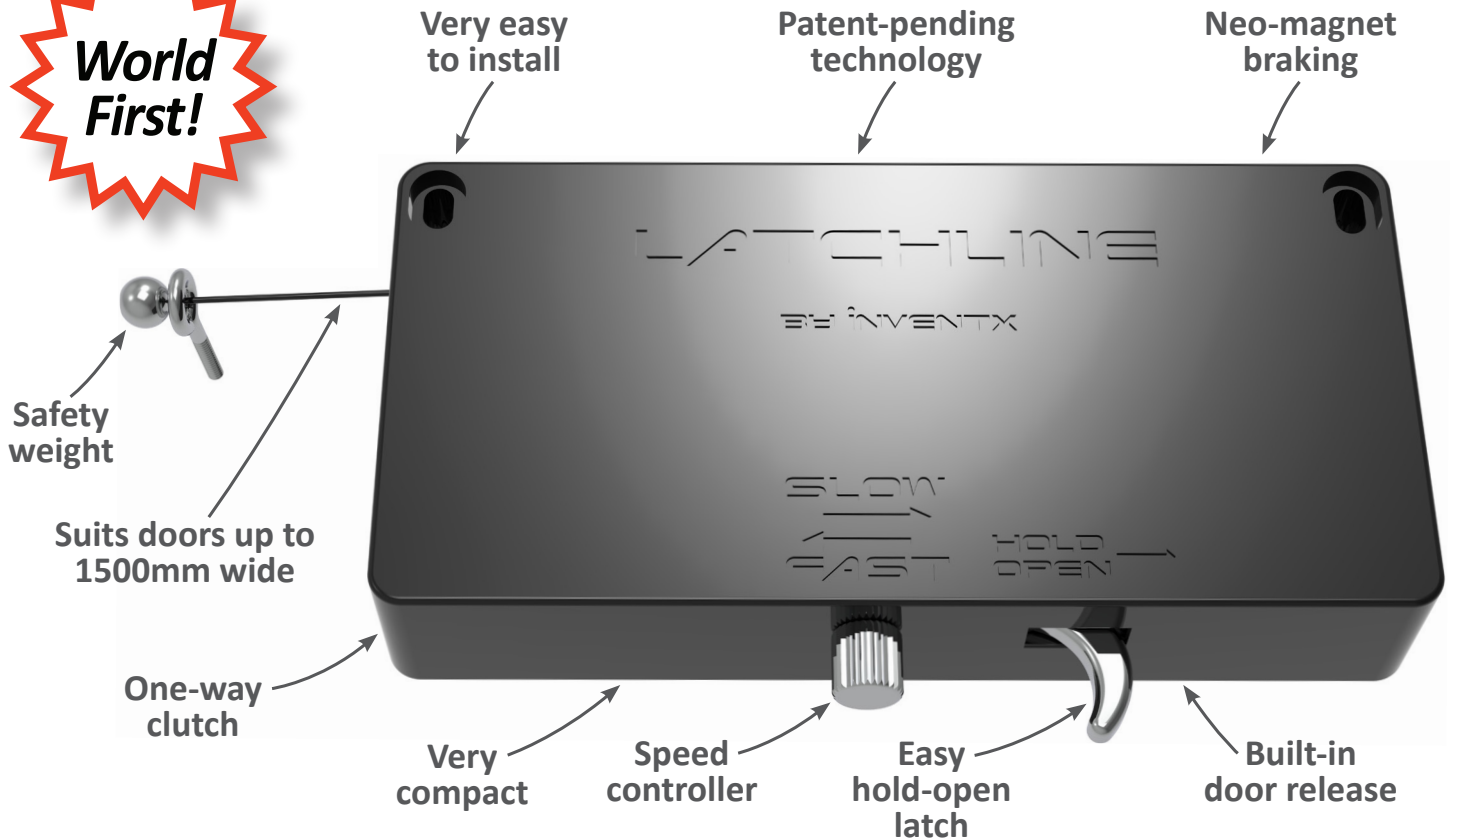

Sliding Screen Door Closer

LATCHLINE BY INVENTX

1-6500BLK Sliding Screen Door Closer

- Adjustable closing speed
- Soft and safe for little hands
- Easy hold-open function
- Built-in door release
- Suits doors up to 1500mm wide
- Fixing template on the box
- Includes safety weight, screws and plugs
- Universal fit with instructions

From **\$26.48** +GST

How it works!

Part	Description	Unit	10+	50+	100+	Your Qty
1-6500BLK	Latchline™ sliding screen door closer. Suits doors up to 1500mm wide. Black.	\$30.88	\$29.34	\$27.87	\$26.48	
				P/O #		