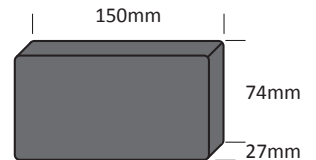

Sliding Screen Door Closer

LATCHLINE BY INVENTX

1-6500BLK Sliding Screen Door Closer

- Adjustable closing speed
- Soft and safe for little hands
- Easy hold-open function
- Built-in door release
- Suits doors up to 1500mm wide
- Fixing template on the box
- Includes safety weight, screws and plugs
- Universal fit with instructions

From **\$26.48** +GST

How it works!

Part	Description	Unit	10+	50+	100+	Your Qty
1-6500BLK	Latchline™ sliding screen door closer. Suits doors up to 1500mm wide. Black.	\$30.88	\$29.34	\$27.87	\$26.48	
				P/O #		