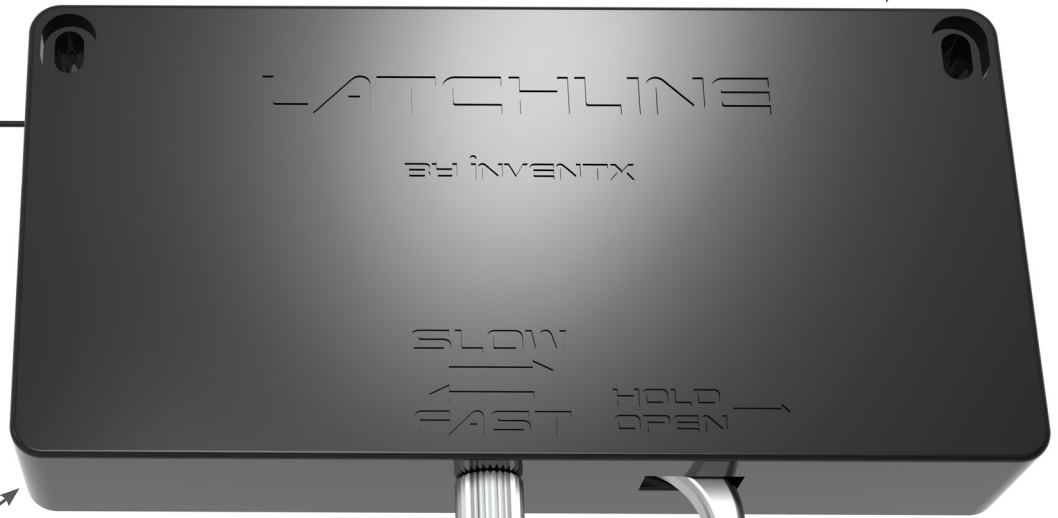

Sliding Screen Door Closer

LATCHLINE BY INVENTX

Suits doors up to 1500mm wide

One-way clutch

Very compact

Speed controller

Easy hold-open latch

Built-in door release

Very easy to install

Patent-pending technology

Neo-magnet braking

1-6500BLK Sliding Screen Door Closer

- Adjustable closing speed
- Soft and safe for little hands
- Easy hold-open function
- Built-in door release
- Suits doors up to 1500mm wide
- Fixing template on the box
- Includes safety weight, screws and plugs
- Universal fit with instructions

From **\$26.48** +GST

Part	Description	Unit	10+	50+	100+	Your Qty
1-6500BLK	Latchline™ sliding screen door closer. Suits doors up to 1500mm wide. Black.	\$30.88	\$29.34	\$27.87	\$26.48	
				P/O #		

Normal delivery fee applies. Please add GST.