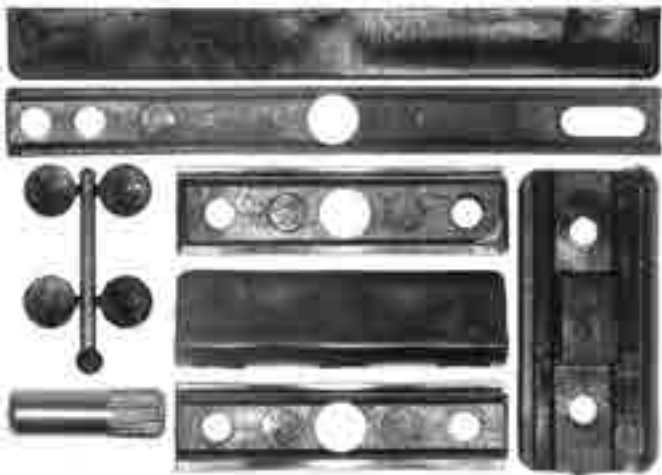

Shower screen AB pivot hinge set – Almond Ivory.

**2-7197BLK**

Shower screen pivot block set – Black.

**2-7197WHT**

Shower screen pivot block set – White.

**2-7197IVY**

Shower screen pivot block set – Almond Ivory.